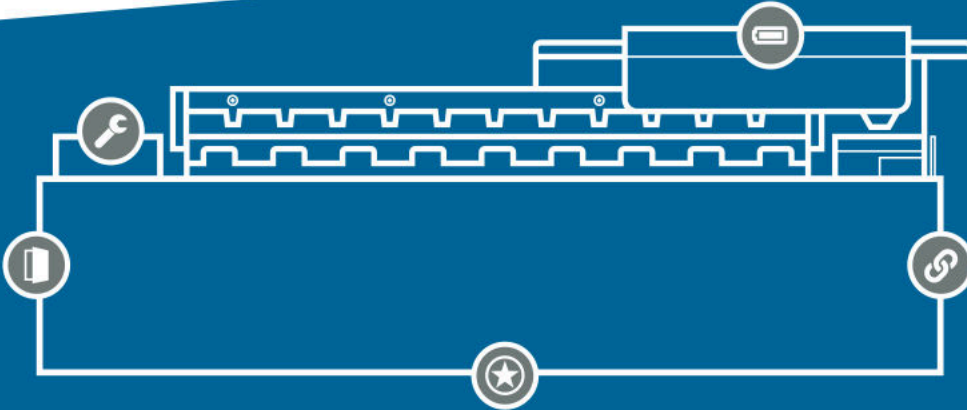

Attack Detection

Built-in alarm technology senses potential door attacks (optional inside the mobile app*)

Hard installed for permanent security

10x stronger than a conventional lock

Designed and tested in Tennessee

Made with military grade materials

Triple level failsafe system

Long lasting internal battery

Government level encryption

Threat detection with IQ Beacon

Connect multiple locks to one system

Control via smart phone, key fob, and manually

Inward and outward door compatibility