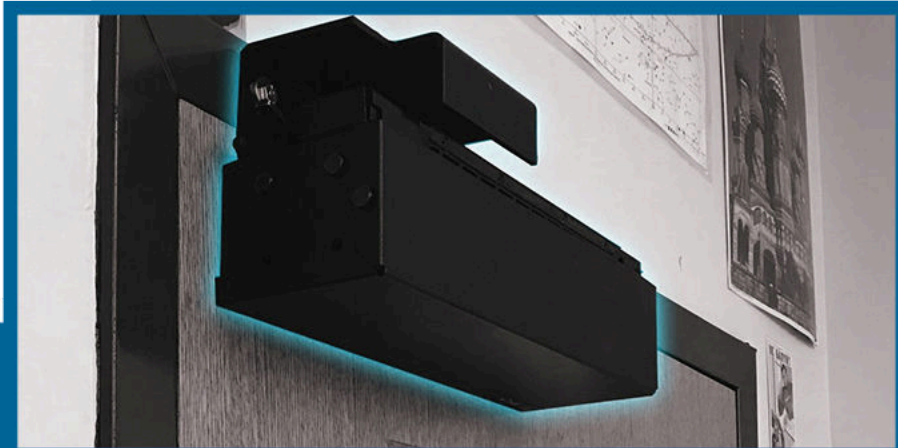

SECURE YOUR SPACES

ADA compliant, fire code-approved IQ Lockdown:
Your best proactive solution to active threats.

 **LOCKDOWN**

GIVE CONTROL BACK TO YOUR FACULTY AND STAFF.

IQ Lockdown gives the option to lock down rooms individually, in groupings, or system wide within seconds. This provides access control they need while providing peace of mind to authorities and first responders.

IQ Lockdown installs easily and can be activated manually, with the mobile app, or the optional key fob. With its low maintenance costs and available egress button, IQ Lockdown is the right plan to protect your people.

FAST

Activates in a matter of seconds

EASY

Activate & deactivate with fob/button, mobile app, manually

SAFE

Simple, egress options for use upon "all clear"

Product Specifications

- Z Wave Plus compatible
- Wireless and hardwired options
- Key fob, egress button, panic button for quick access
- Mobile app available
- Manual operation for lock/unlock
- Fits any standard commercial door with 2" frame
- Works on in-swing and out-swing doors
- Dimensions: 14.75" L x 4.2" W x 3.8" H
- Rechargeable LiPo battery (2+ years life on a single charge)